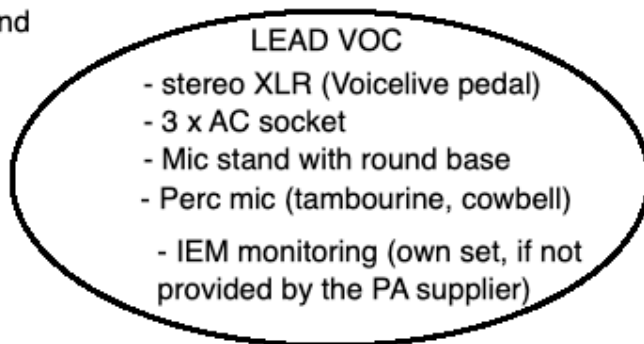

DANCE STORM

Stage plan and
tech rider

BASS

- preamp out (XLR)
- backing voc (mic)
- AC socket for pedalboard

teksti

KEYBOARDS

- keys stereo XLR
- backings stereo XLR
- 6 x AC socket